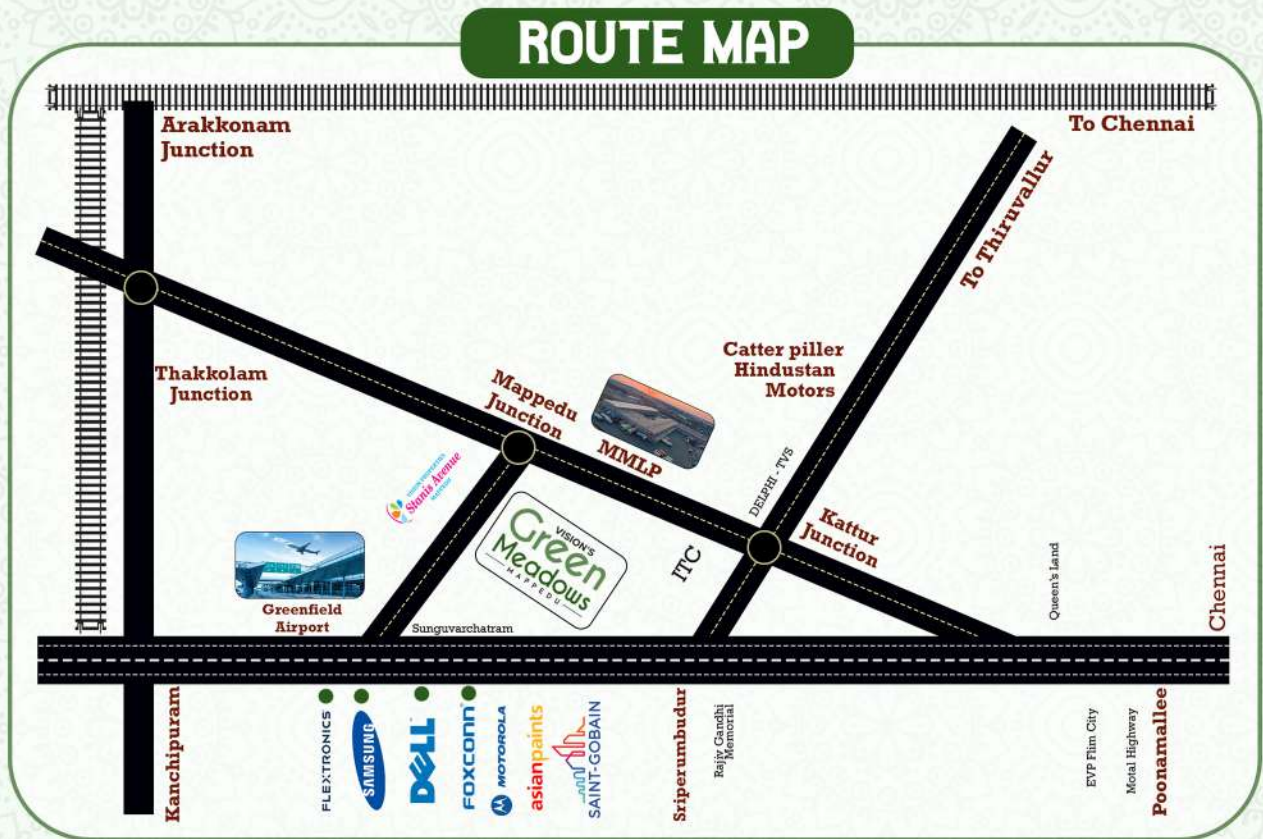

Amenities & Features

BLACK TOP
TARRED ROADS

AUTOMATIC SOLAR
STREET LIGHTS

24/7 CCTV
Surveillance

Fully Compounded
Gated Community

Well-Developed
Park Area

Avenue
Trees

Grand Arch &
Security Gate

Clear
Title